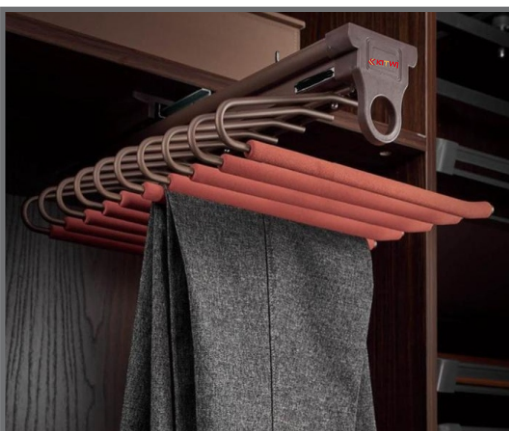

KWA - 009

V SHAPE MOUNTED TROUSER RACK

SIZE	DESCRIPTION	DEPTH (MM)	MRP
500MM	MOCHA + RED	450	8000