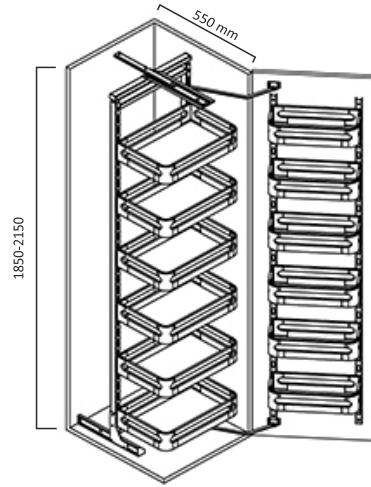

KITCHEN ACCESSORIES

PANTRY UNIT (GREY)

SIZE	DESCRIPTION	W / D / H (MM)	MRP
450MM	DECOMICA BASE MATERIAL	414 X 550 X 1850-2150	35000
600MM	6 LAYER 12 BASKET (6+6)	564 X 550 X 1850-2150	40000