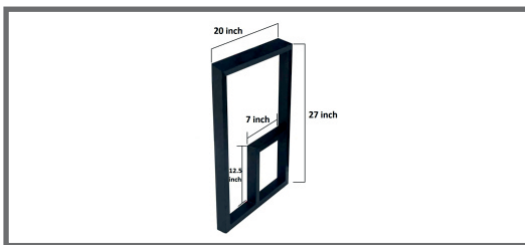

KCTL - 006

CUBE SQ - DESIGN

DESCRIPTION	FINISH	MRP
IRON POWDER COATING	BLACK & GREY	11000