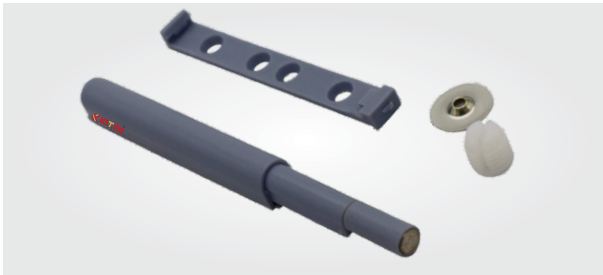

KFH - 006

PUSH OPEN MAGNET

FINISH	DESCRIPTION	QUANTITY	MRP
GREY PVC	PUSH OPEN MAGNET	50 PCS	90