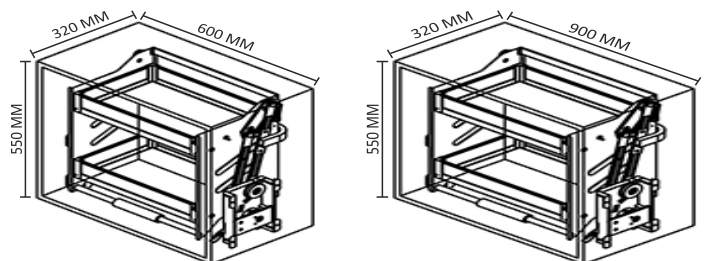

KKA - 002

GLASS PULL OUT

SIZE	DESCRIPTION	W / D / H (MM)	MRP
200MM (2L)	PULL OUT WITH QUADRO CHANNEL (SIDE MOUNT)	150 X 500 X 560	9000
250MM (2L)		200 X 500 X 560	9500
300MM (2L)		250 X 500 X 560	10000
250MM (3L)		200 X 500 X 560	11000
300MM (3L)		250 X 500 X 560	11500

KKA - 003

SATIN PULL OUT

SIZE	DESCRIPTION	W / D / H (MM)	MRP
200MM (2L)	PULL OUT WITH QUADRO CHANNEL (UNDER MOUNT)	150 X 500 X 475	6500
250MM (2L)		200 X 500 X 475	7000
300MM (2L)		250 X 500 X 475	7500

KKA - 004

KITCHEN ACCESSORIES

SWING CORNER (GREY)

SIZE	DESCRIPTION	W / D / H (MM)	MRP
900MM-1000MM	DECOMICA BASE MATERIAL CABINET DOOR - 450MM	810 X 495 X 600	18000

KKA - 005

GLASS ELEVATOR

SIZE	DESCRIPTION	W / D / H (MM)	MRP
600MM	Glass Elevator Basket 2 Layer	564 X 320 X 550	28000
900MM		864 X 320 X 550	32000