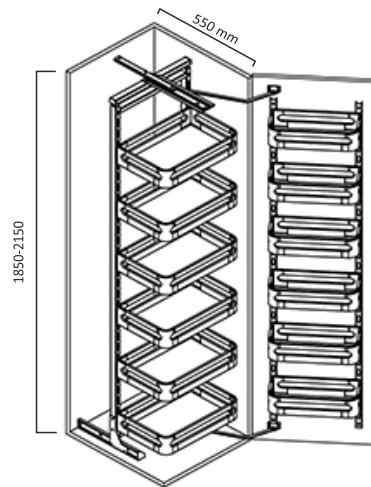

KKA - 009

PANTRY UNIT (GLASS)

SIZE	DESCRIPTION	W / D / H (MM)	MRP
450MM	DECOMICA BASE MATERIAL	414 X 550 X 1850-2150	36000
600MM	6 LAYER 12 BASKET (6+6)	564 X 550 X 1850-2150	41000