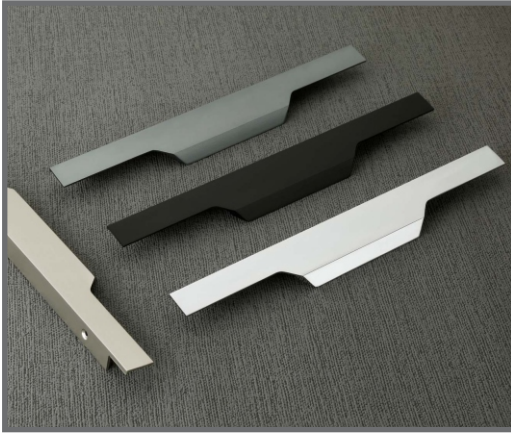

KITCHEN PROFILE HANDLE

KKPH - 001

PROFILE HANDLE (SUPER)

SIZE	FINISH	QUANTITY	MRP
8" TO 24"	CROME BLACK MATT	15 PCS.	25/- PER INCH
26" TO 36"	GREY ROSE GOLD	15 PCS.	27/- PER INCH