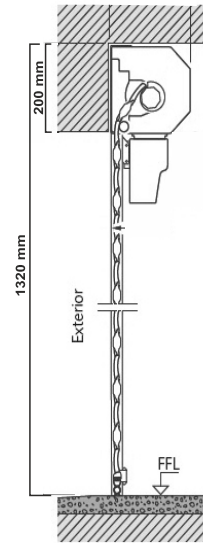

KITCHEN ACCESSORIES

ROLLING SHUTTER (PVC)

SIZE	DESCRIPTION	W / H (MM)	MRP
450MM	FINISH (SILVER & BLACK)	450 X 1320	17000
600MM		600 X 1320	18000