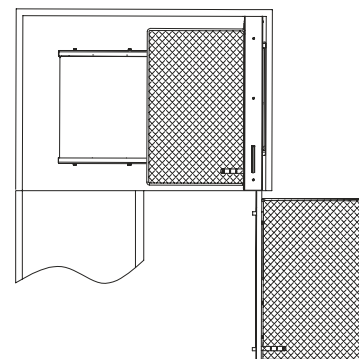

KITCHEN ACCESSORIES

SWING CORNER (GREY)

SIZE	DESCRIPTION	W / D / H (MM)	MRP
900MM-1000MM	DECOMICA BASE MATERIAL CABINET DOOR - 450MM	810 X 495 X 600	18000

KKA - 005

GLASS ELEVATOR

SIZE	DESCRIPTION	W / D / H (MM)	MRP
600MM	Glass Elevator Basket 2 Layer	564 X 320 X 550	28000
900MM		864 X 320 X 550	32000

KKA - 006

KITCHEN ACCESSORIES

UNIVERSAL MAGIC CORNER (GREY)

SIZE	DESCRIPTION	W / D / H (MM)	MRP
800MM-900MM	DECOMICA BASE MATERIAL CABINET DOOR - 400MM	650 X 455 X 600	30000

KKA - 007

UNIVERSAL MAGIC CORNER (GLASS)

SIZE	DESCRIPTION	W / D / H (MM)	MRP
800MM-900MM	GLASS BASKET CABINET DOOR - 400MM	650 X 455 X 600	32000

KKA - 008

KITCHEN ACCESSORIES

PANTRY UNIT (GREY)

SIZE	DESCRIPTION	W / D / H (MM)	MRP
450MM	DECOMICA BASE MATERIAL	414 X 550 X 1850-2150	35000
600MM	6 LAYER 12 BASKET (6+6)	564 X 550 X 1850-2150	40000