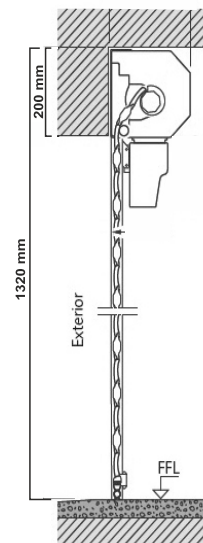

KKA - 011

ROLLING SHUTTER (GLASS)

SIZE	DESCRIPTION	W / H (MM)	MRP
600MM	FINISH (WHITE & BLACK)	600 X 1320	40000