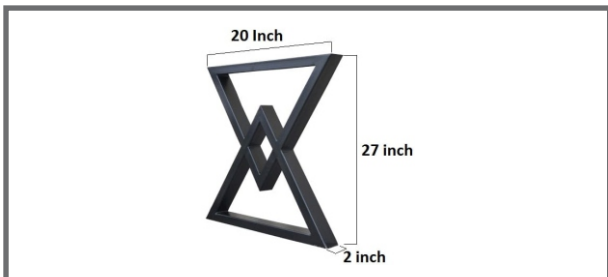

KCTL - 003

MW - DESIGN

DESCRIPTION	FINISH	MRP
IRON POWDER COATING	BLACK & GREY	11000