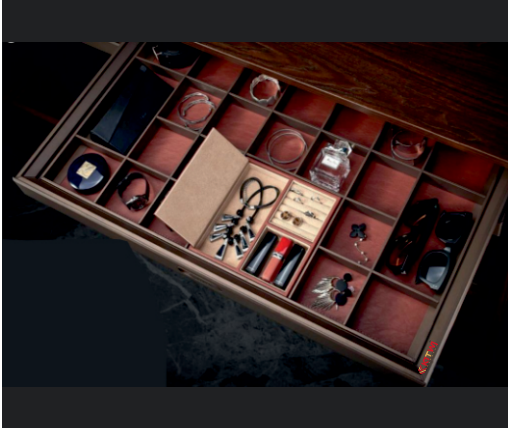

SIZES	DESCRIPTION	QUANTITY	MRP
12MM	RUBBER BINDI	50 PCS	5

WARDROPE ACCESSORIES

KWA - 001

LEATHER JEWELLERY RACK

SIZE	DESCRIPTION	W/ D / H (MM)	MRP
900MM	PRODUCT WITH QUADRO CHANNEL	864 X 475 X 70	18000

KWA - 002