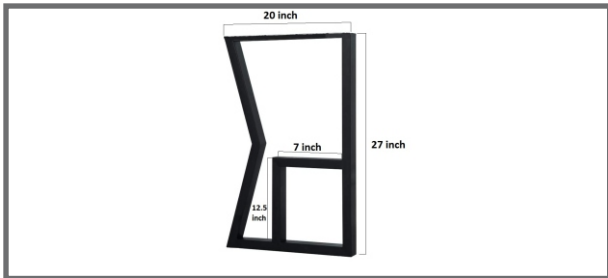

KCTL - 002

K - DESIGN

DESCRIPTION	FINISH	MRP
IRON POWDER COATING	BLACK & GREY	11000