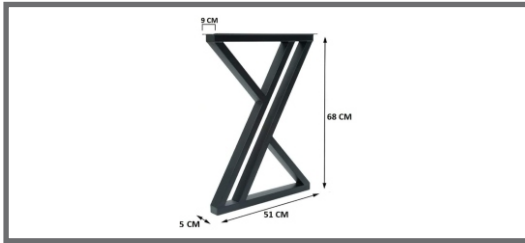

DESCRIPTION	FINISH	MRP
IRON POWDER COATING	BLACK & GREY	11000

KCTL - 004

L - DESIGN

DESCRIPTION	FINISH	MRP
IRON POWDER COATING	BLACK & GREY	11000

CAFÉ TABLE LEG

KCTL - 005

Z - DESIGN

DESCRIPTION	FINISH	MRP
IRON POWDER COATING	BLACK & GREY	11000