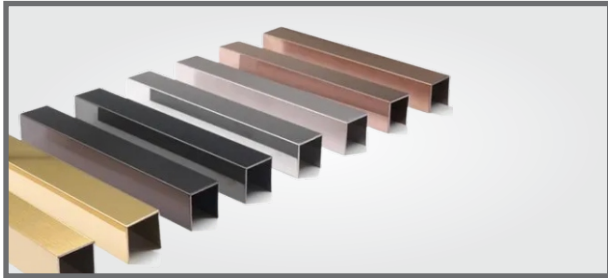

KSP - 002

U PROFILE

SIZE (MM)	FINISH	DESCRIPTION	QUANTITY	MRP
8 X 8 X 8	CROME	LENGTH : 10 FEET GRADE : SS 304	50 PCS.	1200
10 X 12 X 10	BLACK		50 PCS.	1400
12 X 19 X 12	GOLD		25 PCS.	1800
12 X 25 X 12	ROSE GOLD		25 PCS.	2100