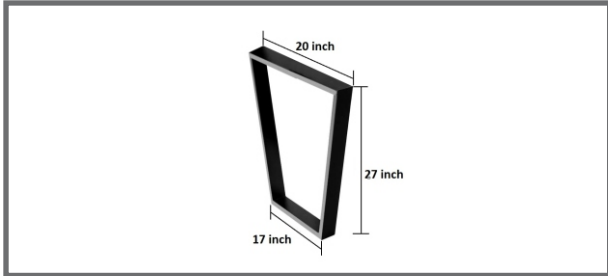

CAFÉ & OFFICE TABLE LEG

KCTL - 001

V - DESIGN

DESCRIPTION	FINISH	MRP
IRON POWDER COATING	BLACK & GREY	11000