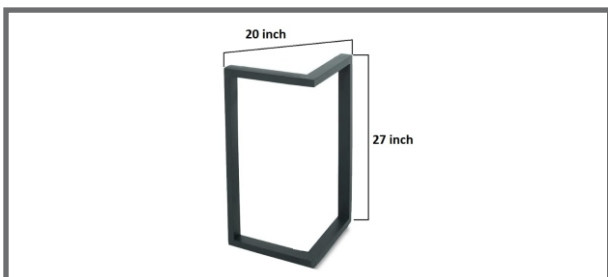

KCTL - 004

L - DESIGN

DESCRIPTION	FINISH	MRP
IRON POWDER COATING	BLACK & GREY	11000